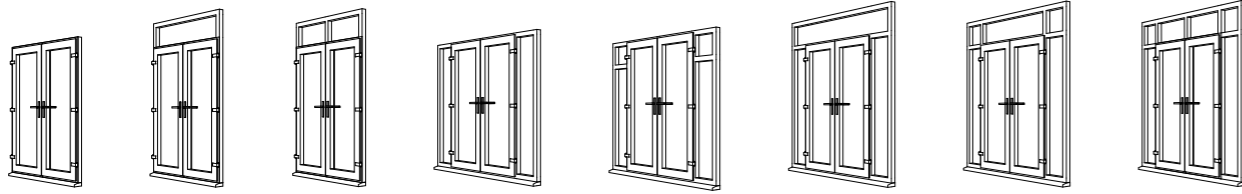

Embrace the power of design and make a lasting impression with your window and door upgrade.

Internal Georgian Bars

External Georgian Bars

Sightlines

Attention to detail is the hallmark of exquisite interior design, and window design is no exception. The symmetry of window sightlines plays a critical role in creating a balanced and harmonious living space.

Add value to your home with this subtle touch, and elevate your interiors to new heights of beauty and elegance.

Equal Sightlines

Unequal Sightlines

Heritage 2800

WINDOW AND DOOR STYLES

French Doors

Residential Doors