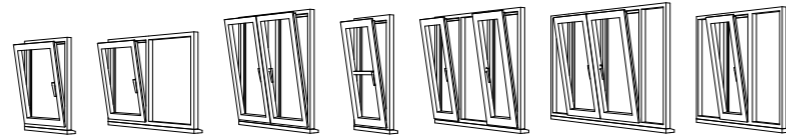

Tilt and Turn Windows