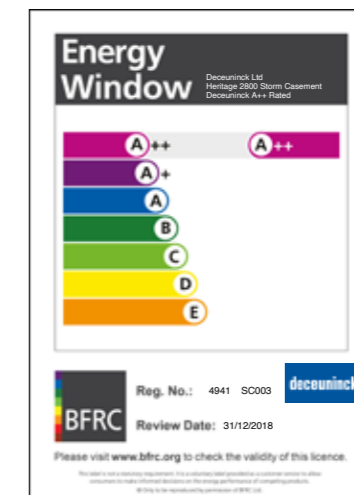

Unleash the Power of Energy Efficiency with Windows and Doors: Navigating the Rainbow of Energy Ratings.

We've all seen the rainbow 'energy label' on our household appliances, but did you know it applies to windows and doors too? The best in class for energy efficiency is an A+ rating or higher, and with the Thermal Rating Register or BFRG, that equates to A* or A+. So, when choosing your windows, look for the energy label with A*, A+, or A++.

Want to see how much you could save?

Visit www.deceuninck.co.uk for a quick and easy online energy calculator. Our Heritage 2800 double-glazed windows boast an impressive A++ energy rating, while our triple-glazed options provide the ultimate in energy efficiency and comfort.