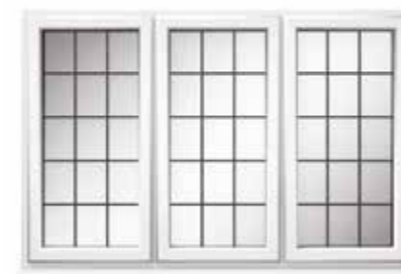

Square leded