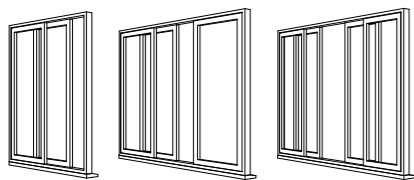

Embrace the power of design and make a lasting impression with your window and door upgrade.

Internal Georgian Bars

External Georgian Bars

Sightlines

Attention to detail is the hallmark of exquisite interior design, and window design is no exception. The symmetry of window sightlines plays a critical role in creating a balanced and harmonious living space.

Add value to your home with this subtle touch, and elevate your interiors to new heights of beauty and elegance.

Equal Sightlines

Unequal Sightlines

Heritage 2800

WINDOW AND DOOR STYLES

French Doors

Residential Doors

Patio Doors

Tilt and Turn Windows

Casement Windows

deceuninck

BUILDING A
SUSTAINABLE HOME

BUILDING A SUSTAINABLE HOME

Through innovative designs and production processes we deliver the most sustainable window, door and building solutions for today's and tomorrow's customers.