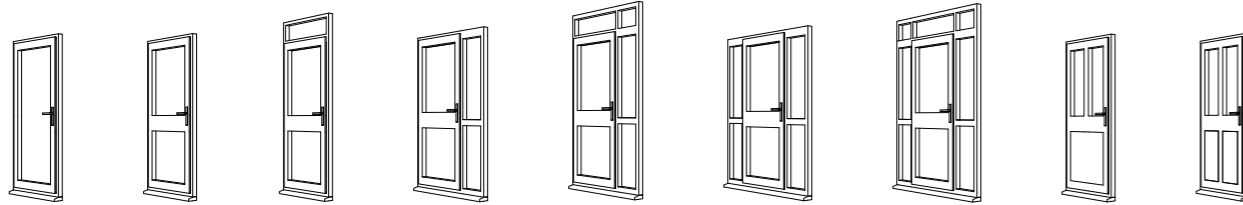

Embrace the power of design and make a lasting impression with your window and door upgrade.

Internal Georgian Bars

External Georgian Bars

Sightlines

Attention to detail is the hallmark of exquisite interior design, and window design is no exception. The symmetry of window sightlines plays a critical role in creating a balanced and harmonious living space.

Add value to your home with this subtle touch, and elevate your interiors to new heights of beauty and elegance.

Equal Sightlines

Unequal Sightlines

Heritage 2800

WINDOW AND DOOR STYLES

French Doors

Residential Doors